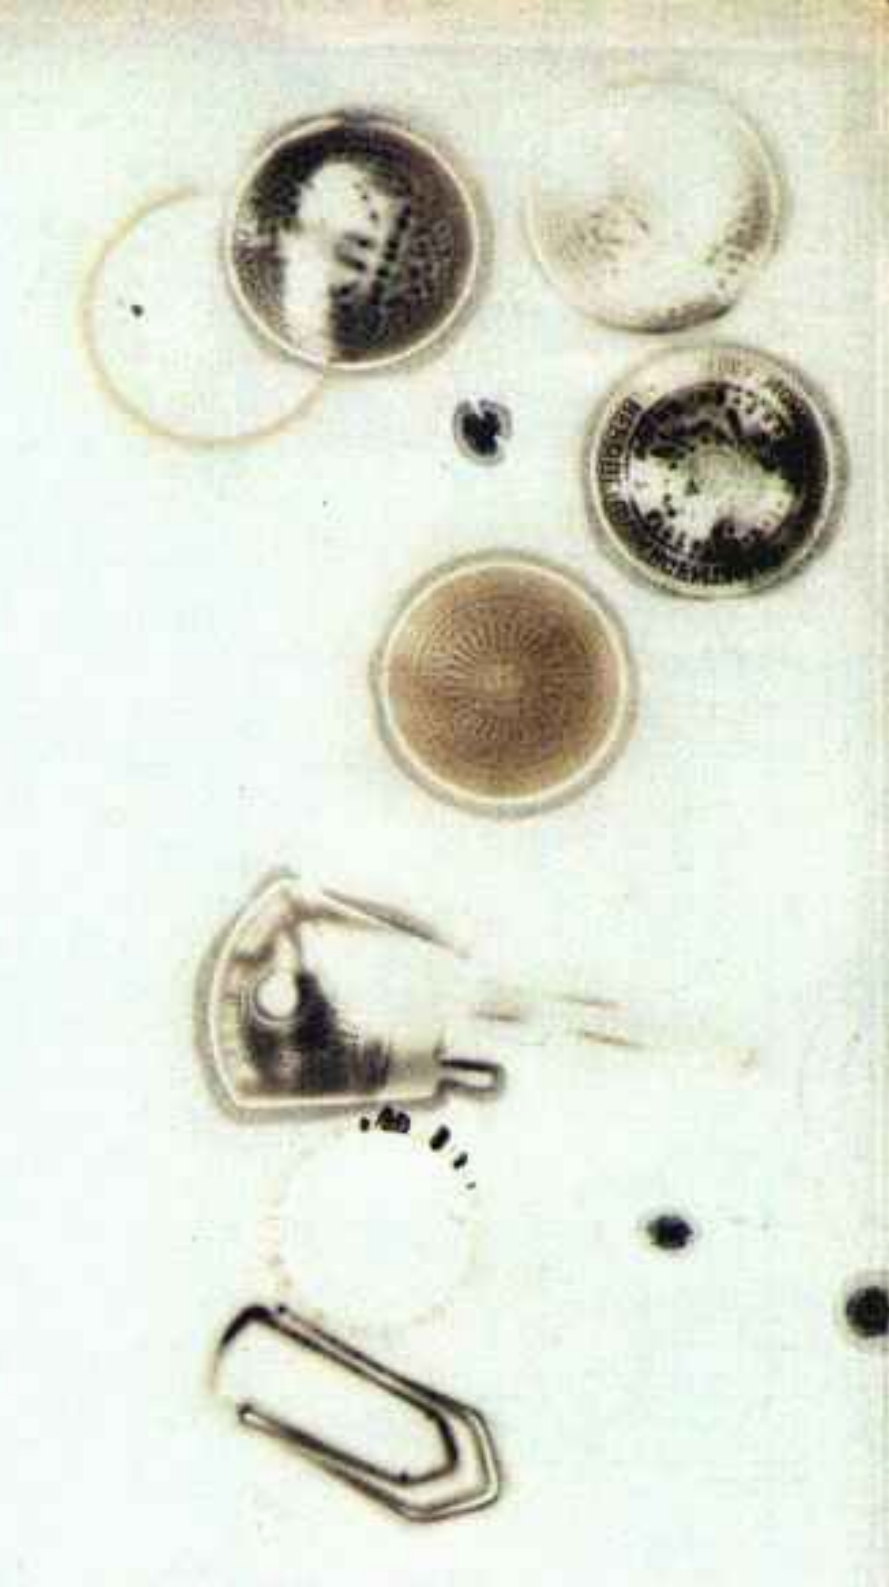

bioeletrografia