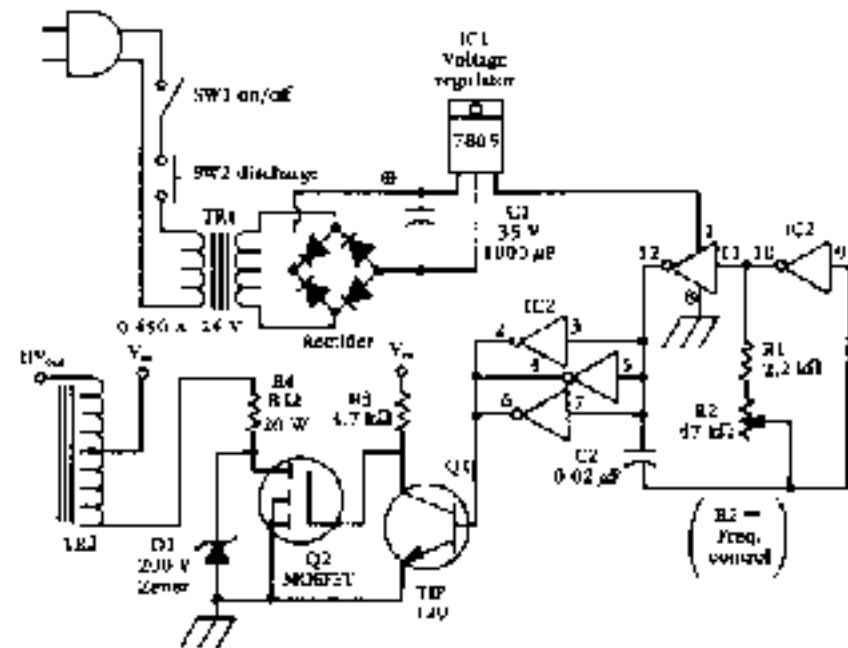

# Semyon Kirlian (1898-1978)

KIRLIAN DEVICE SUPPLY

This device is used in your high voltage variable frequency ac supply. A CD4049 10:1 multiplier circuit drives a Darlington connected transistor pair, which drives TR2, an HV transformer.