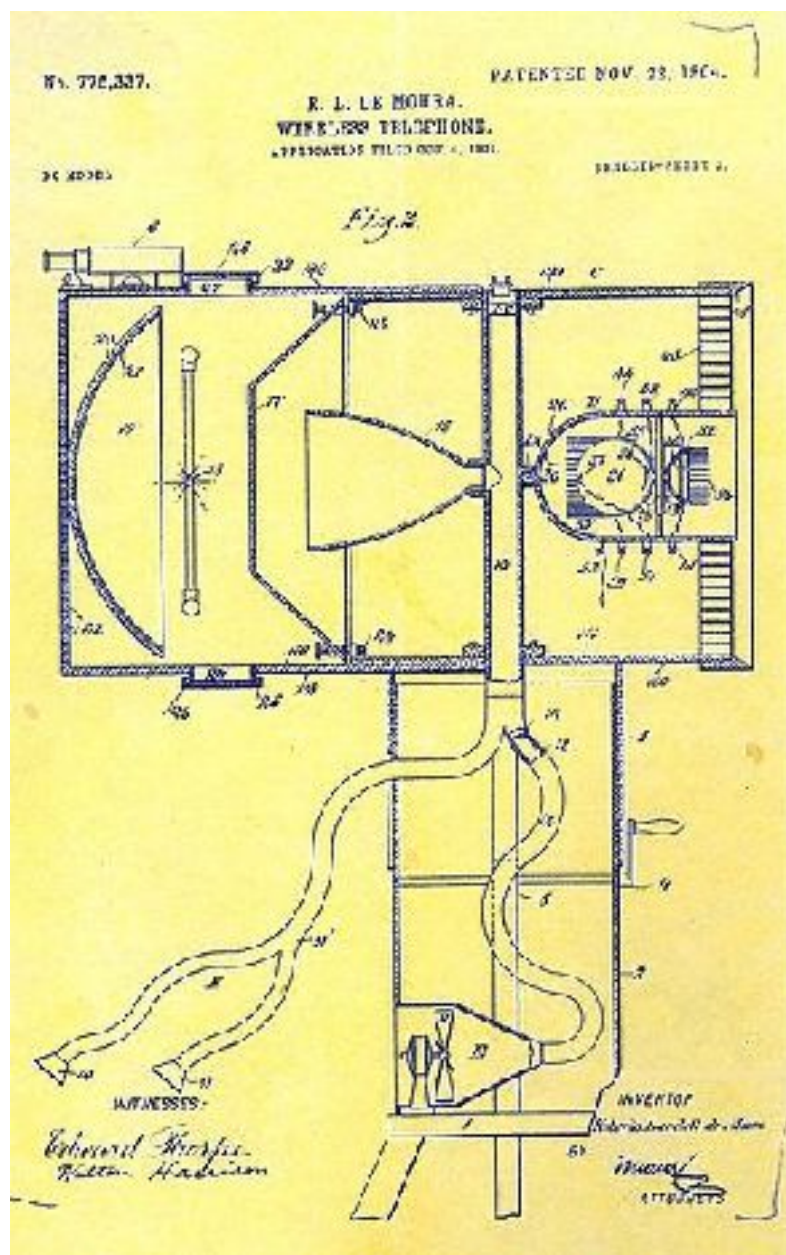

Pe. Landell de Moura (1861-1928)